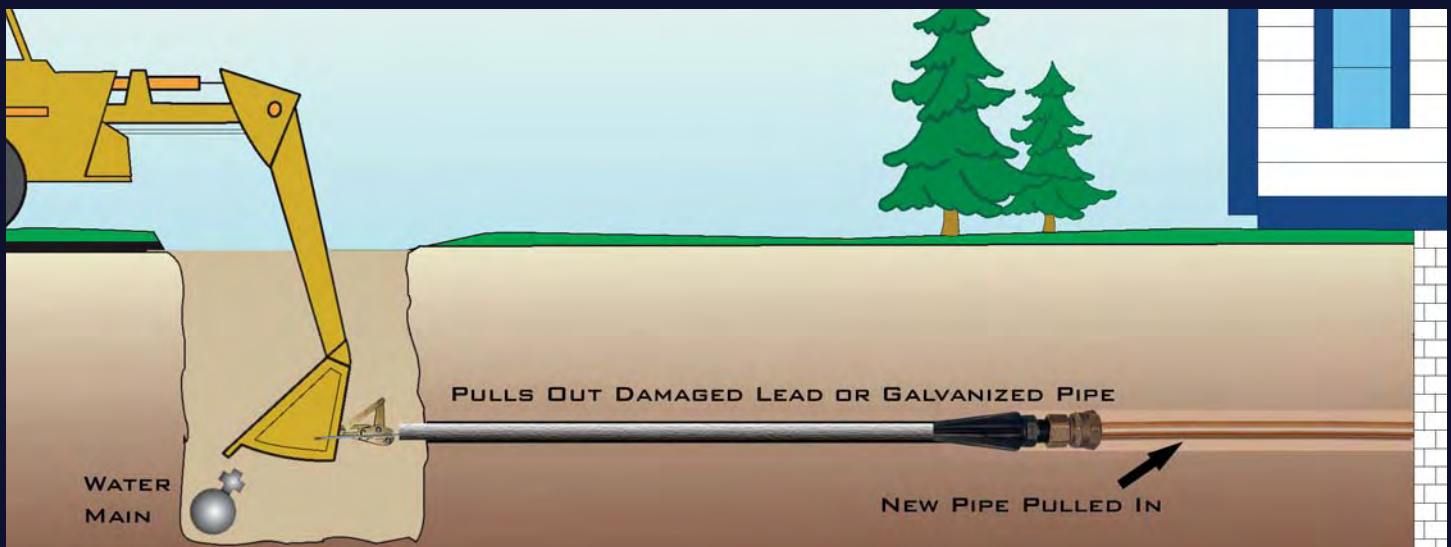

# THE WEDGE

Footage TOOLS

TRENCHLESS SERVICE LINE REPLACEMENT TOOL!

Footage  
TOOLS INC.

- REPLACE SERVICE LINES QUICKLY AT A FRACTION OF NORMAL COST
- ELIMINATE THE NEED FOR COSTLY EXCAVATION
- MINIMIZE PROPERTY/STREET DISTURBANCE
- CAN BE PULLED BY BACKHOE, TRUCK OR WINCH
- NO SPECIAL EQUIPMENT REQUIRED

***SPLITS PE AND COPPER LINES!***

***PULLS OUT LEAD AND GALVANIZED LINES!***

# THE WEDGE

REPLACES 3/4"-1" SERVICE LINES

**NEW!**

## THE MINI-WEDGE

REPLACES 1/2"-3/4" SERVICE LINES

MODEL	PART NUMBER
MINI-WEDGE	W090-10
WEDGE	W090-11