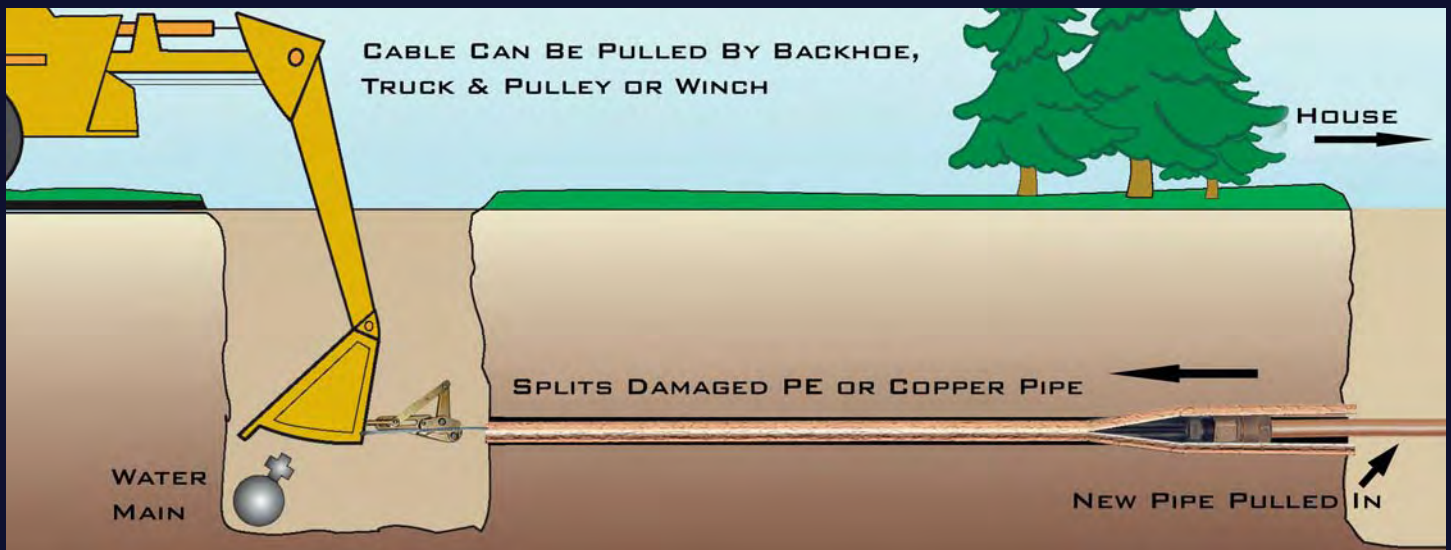

# THE WEDGE

Footage TOOLS

TRENCHLESS SERVICE LINE REPLACEMENT TOOL!

Footage  
TOOLS INC.

- REPLACE SERVICE LINES QUICKLY AT A FRACTION OF NORMAL COST
- ELIMINATE THE NEED FOR COSTLY EXCAVATION
- MINIMIZE PROPERTY/STREET DISTURBANCE
- CAN BE PULLED BY BACKHOE, TRUCK OR WINCH
- NO SPECIAL EQUIPMENT REQUIRED

***SPLITS PE AND COPPER LINES!***

***PULLS OUT LEAD AND GALVANIZED LINES!***

# THE WEDGE

REPLACES 3/4"-1" SERVICE LINES

**NEW!**

## THE MINI-WEDGE

REPLACES 1/2"-3/4" SERVICE LINES

MODEL	PART NUMBER
MINI-WEDGE	W090-10
WEDGE	W090-11