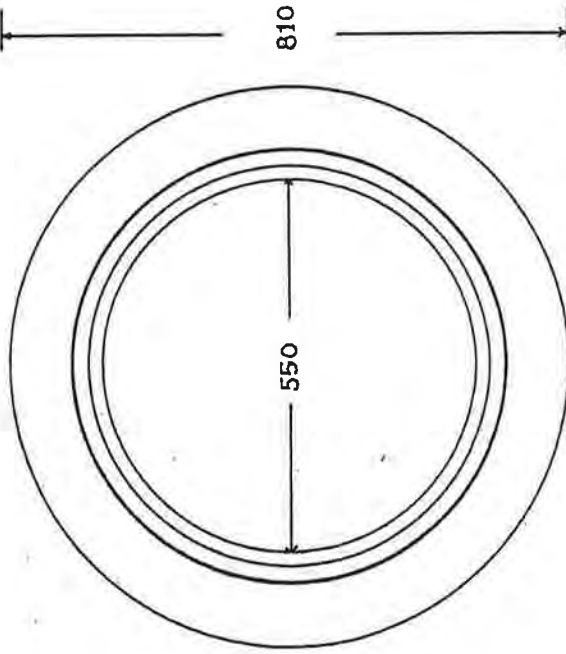

LABCO FOUNDRY
6 KYLE AVE.
MOUNT PEARL, NR
A1N 4R4

IBM 2