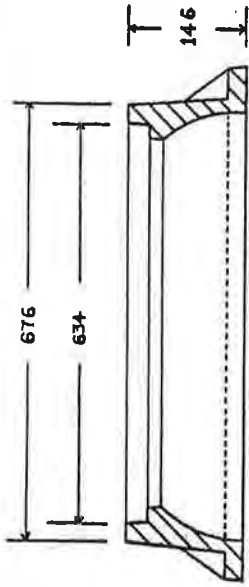

LARCO FOUNDRY
5 KYLE AVE.
MOUNT PEARL, NE.
A1N 4R4

IBM 34A

410 16S