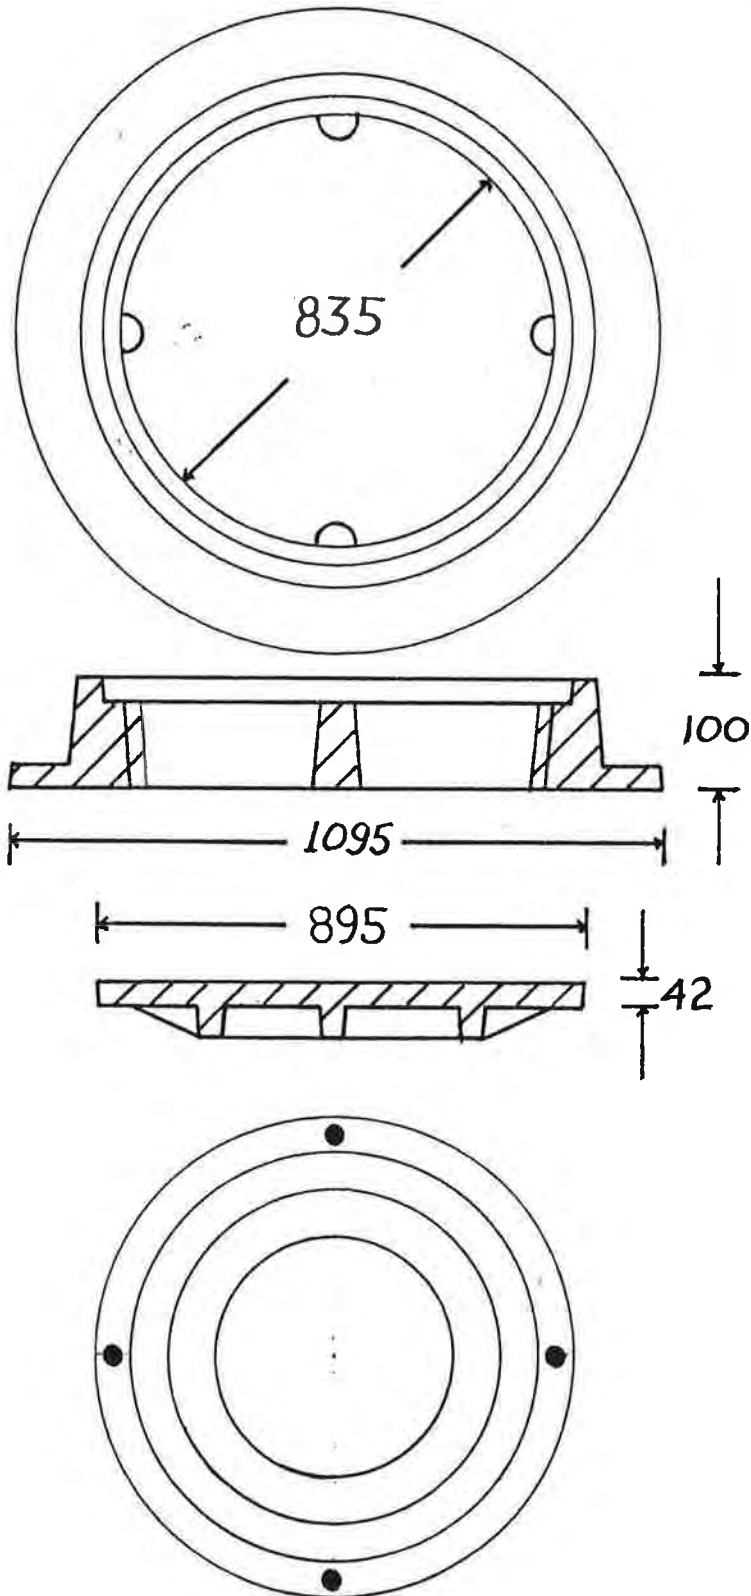

LABCO FOUNDRY LIMITED

MANUFACTURERS OF: GREY IRON, BRASS, BRONZE, ALUMINUM

PLANT - LONG HARBOUR - PLACENTIA BAY, NEWFOUNDLAND, CANADA A0B 2J0 - PHONE 228-2174

OFFICE - 5 KYLE AVENUE - MOUNT PEARL, NEWFOUNDLAND, CANADA A1N 4R4 - PHONE 747-0997

FAX 368-6273

BM 36 BOLT DOWN 2 BOLTS - WATERTITE 4 BOLTS - SEAL