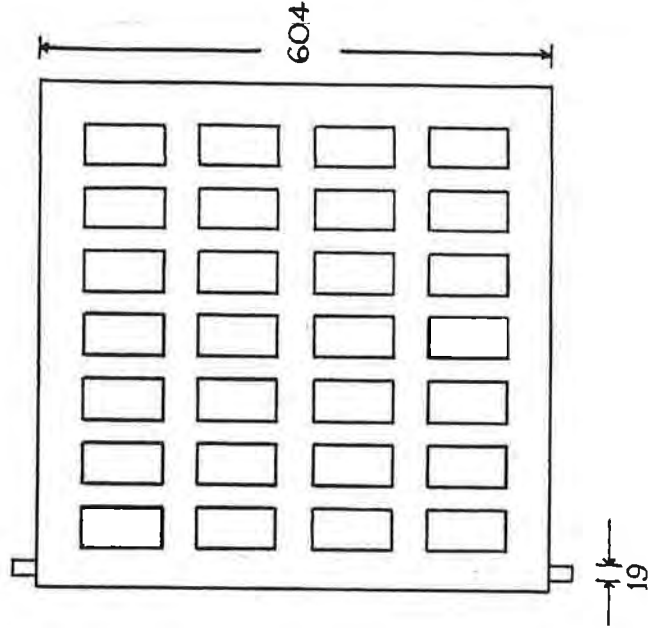

380 lbs

LABCO FOUNDRY
8 KYLE AVE.
MOUNT PEARL, NF.
ATN 4R4

BM 14

LABCO FOUNDRY
5 KYLE AVE.
MOUNT PEARL, NE
A1N 4R4

BM 17

43016S

"To serve you better, we have an unlimited amount of storage space as our plant is located on 18 acres of property."