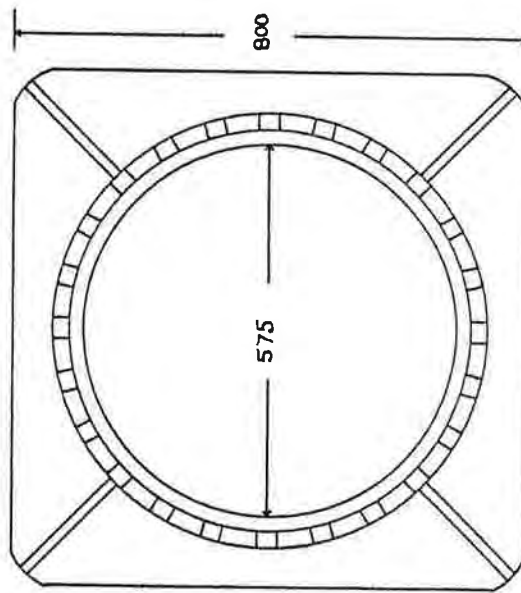

LARCO FOUNDRY
5 KYLE AVE.
MOUNT PEARL, NE.
A1N 4R4

IBM 34A

410 16S