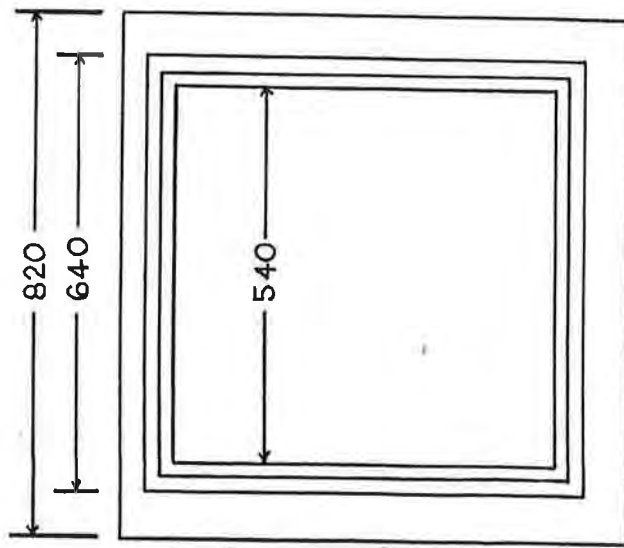

380 lbs

LABCO FOUNDRY
8 KYLE AVE.
MOUNT PEARL, NF.
ATN 4R4

BM 14

LABCO FOUNDRY
5 KYLE AVE.
MOUNT PEARL, NE
A1N 4R4

BM 17

43016S

"To serve you better, we have an unlimited amount of storage space as our plant is located on 18 acres of property."