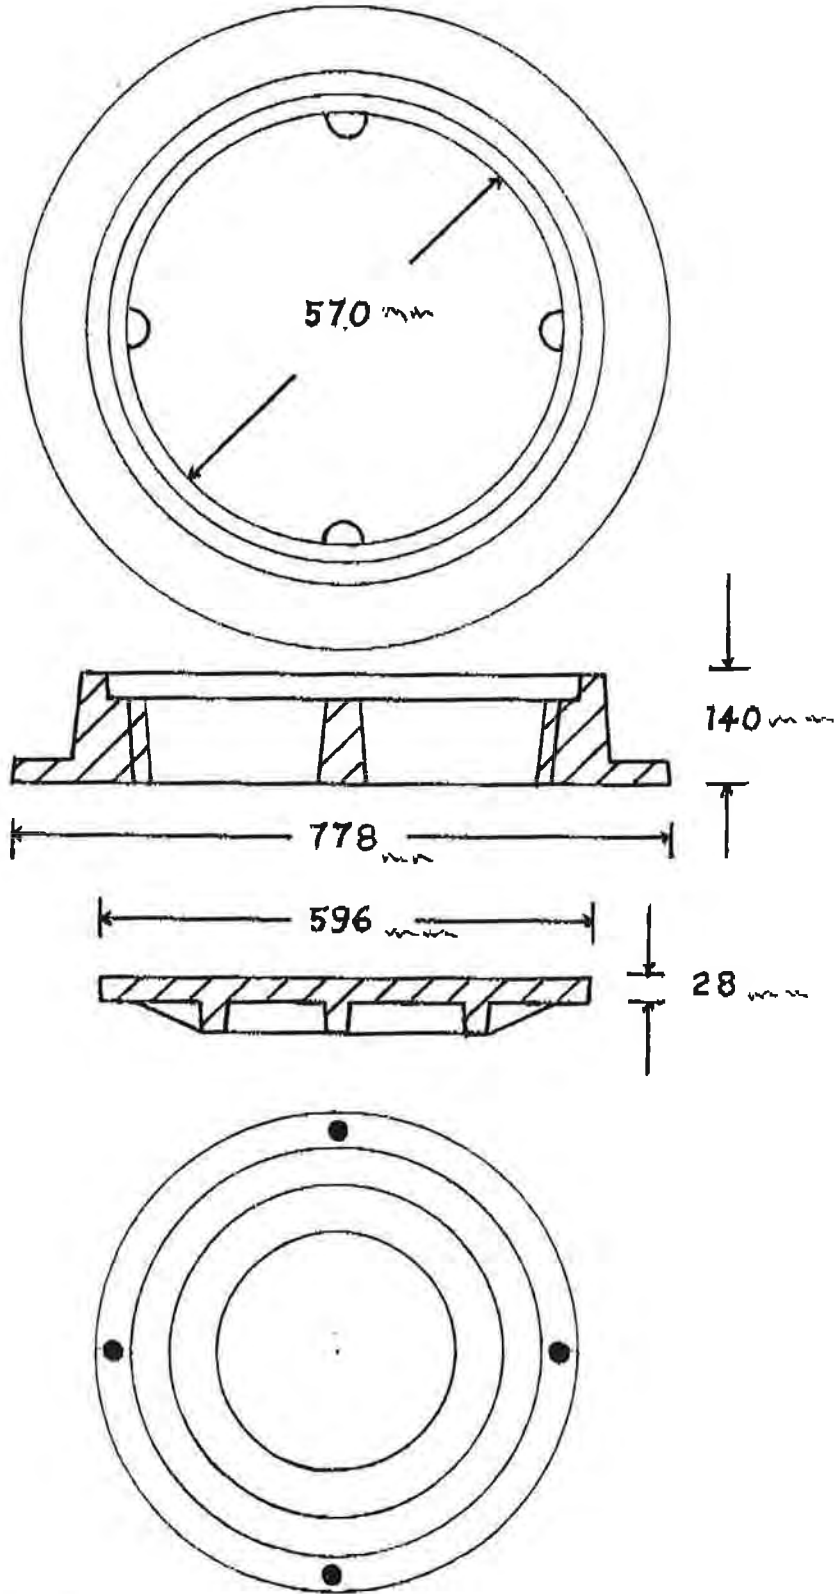

BM 24 BOLT DOWN 2 BOLTS - WATER TITE 4 BOLTS - SEAL

LABCO FOUNDRY LIMITED

MANUFACTURERS OF: GREY IRON, BRASS, BRONZE, ALUMINUM

PLANT - LONG HARBOUR - PLACENTIA BAY, NEWFOUNDLAND, CANADA A0B 2J0 - PHONE 228-2174