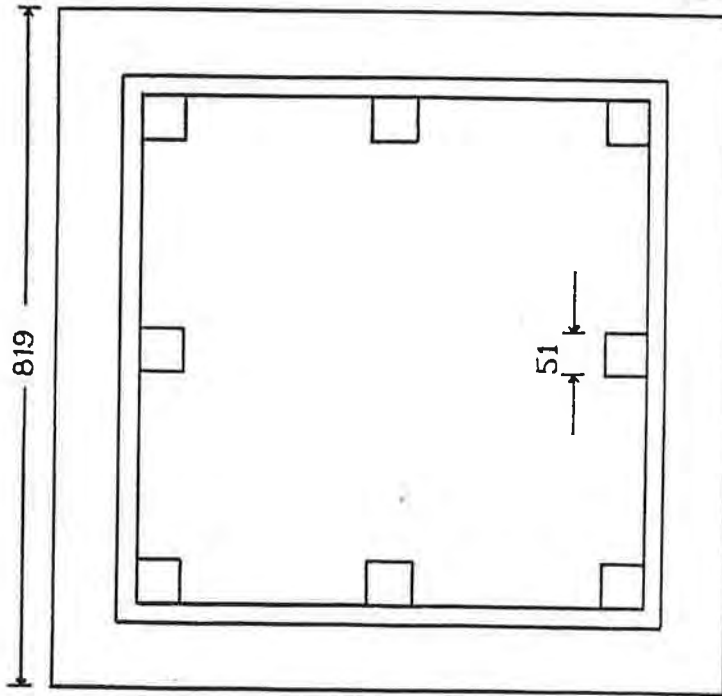

380 lbs

LABCO FOUNDRY
8 KYLE AVE.
MOUNT PEARL, NF.
ATN 4R4

BM 14

LABCO FOUNDRY
5 KYLE AVE.
MOUNT PEARL, NE
A1N 4R4

BM 17

43016S

"To serve you better, we have an unlimited amount of storage space as our plant is located on 18 acres of property."