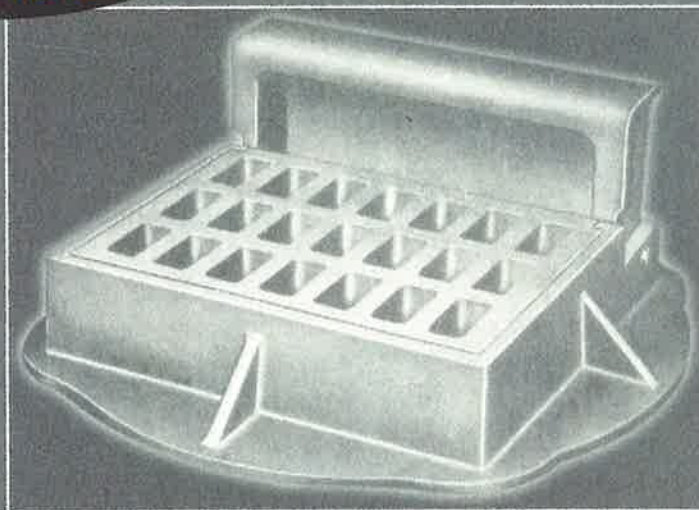

LABCO FOUNDRY LTD.

OFFICE:

5 Kyle Avenue
Donovan's Industrial Park
Mt. Pearl, NF
A1N 4R4

Tel: (709) 747-0997 Fax: (709) 368-6273

PLANT:

Main Road
Long Harbour
Placentia Bay, NF
A0B 2J0

Tel: (709) 228-2174