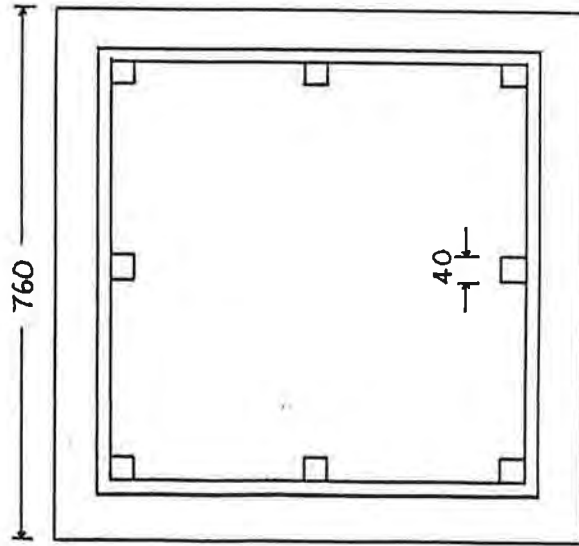

LABCO FOUNDRY
5 KYLE AVE.
MOUNT PEARL, NE
A1N 4R4

BM12A

380 lbs