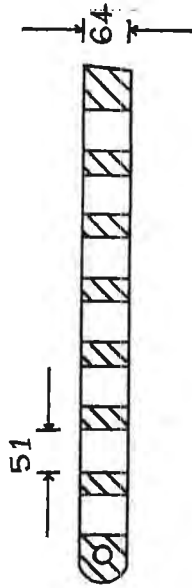

LABCO FOUNDRY
8 KYLE AVE.
MOUNT PEARL, NF.
ATN 4R4

BM 14